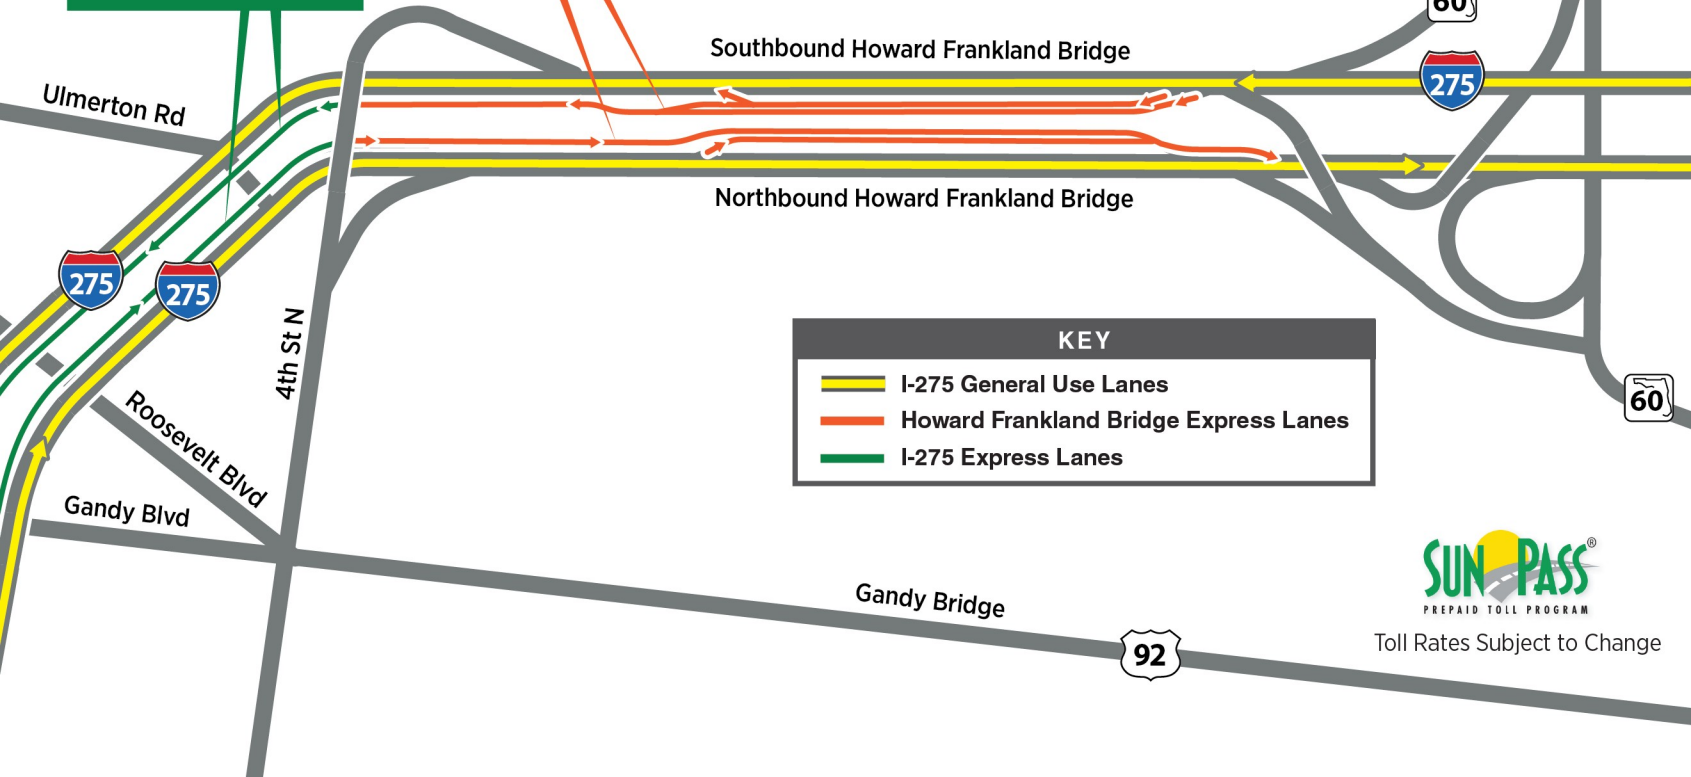

Not To Scale

Howard Frankland Bridge Express Lanes  
Tolls \$0.00 (Temporary)

I-275 Express Lanes  
Tolls \$0.50

**KEY**

- I-275 General Use Lanes
- Howard Frankland Bridge Express Lanes
- I-275 Express Lanes