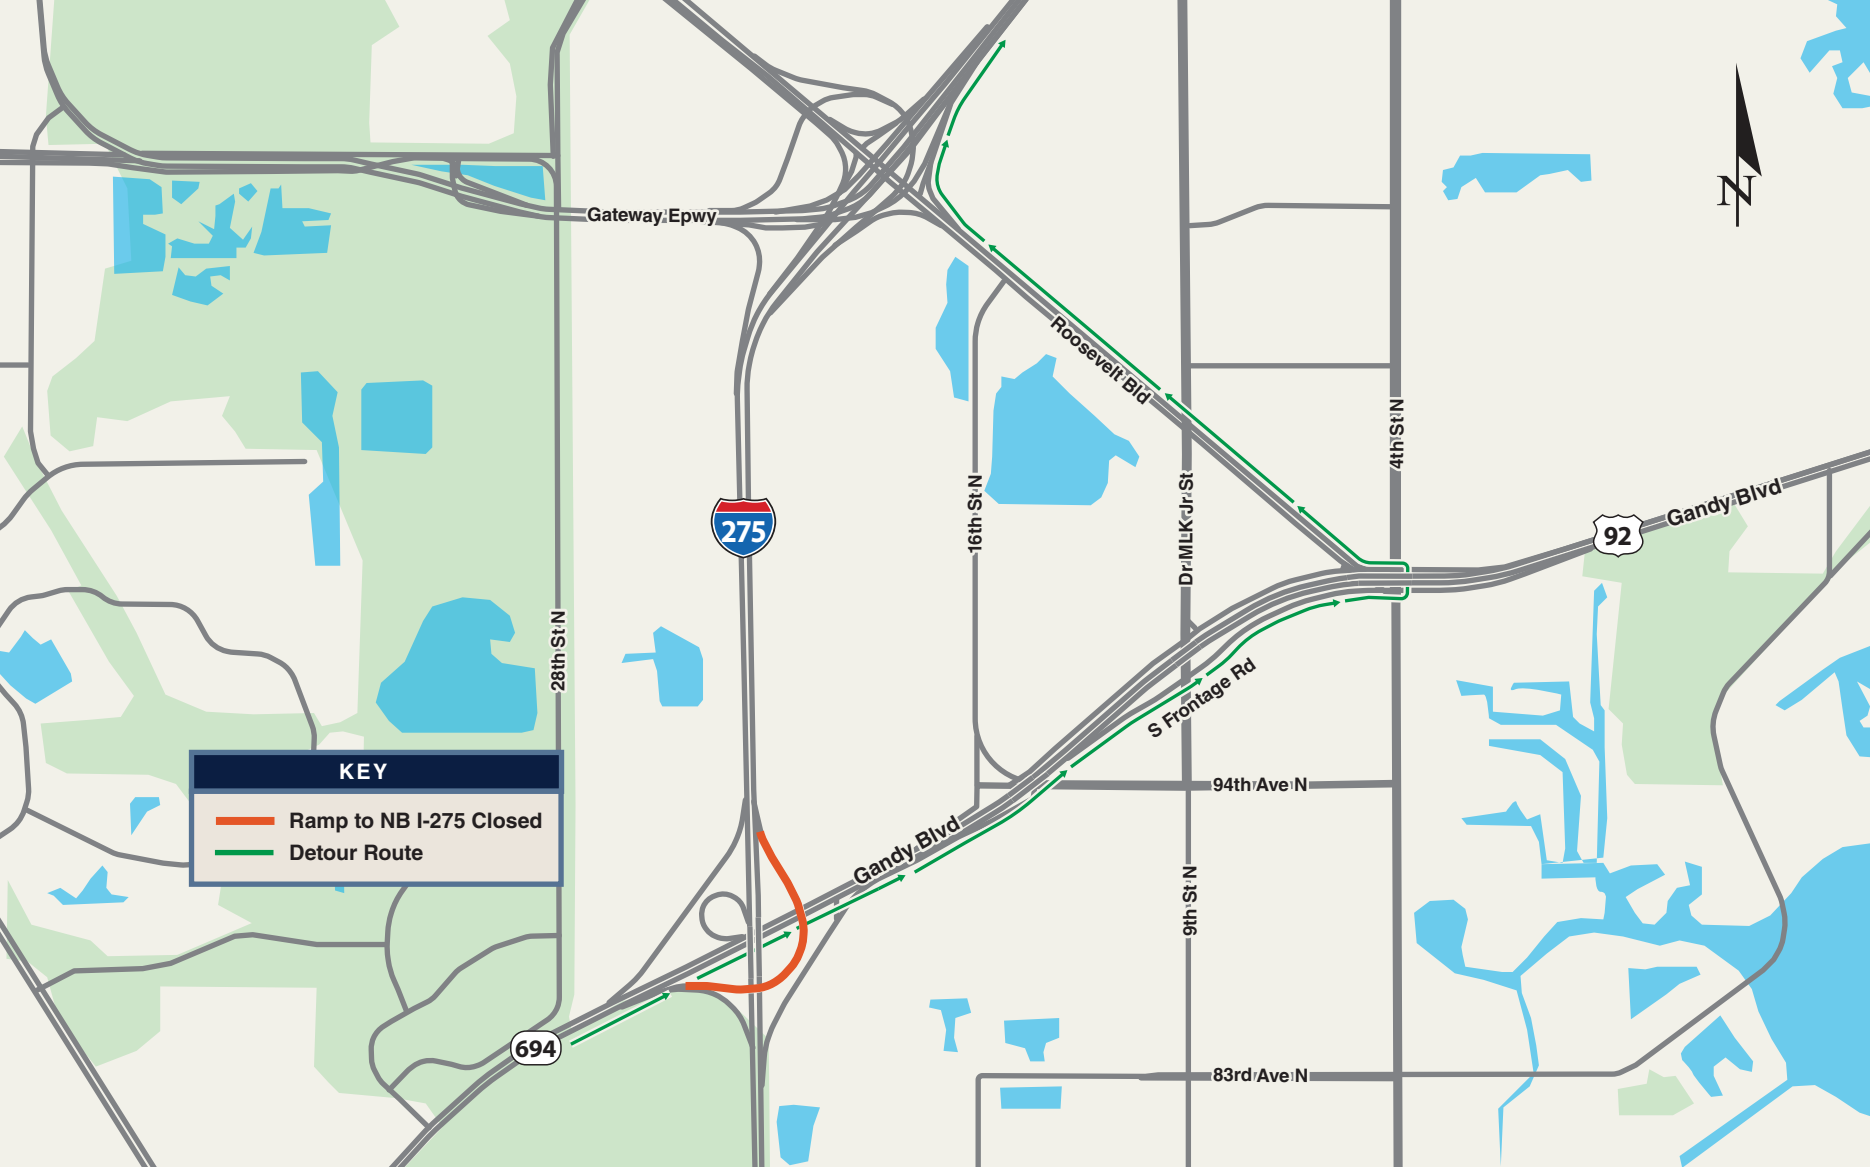

KEY

-  Ramp to NB I-275 Closed
-  Detour Route

Gateway Epwy

Roosevelt Blvd

16th St N

Dr. MLK Jr St

4th St N

Gandy Blvd

S Frontage Rd

94th Ave N

9th St N

83rd Ave N

Gandy Blvd

28th St N